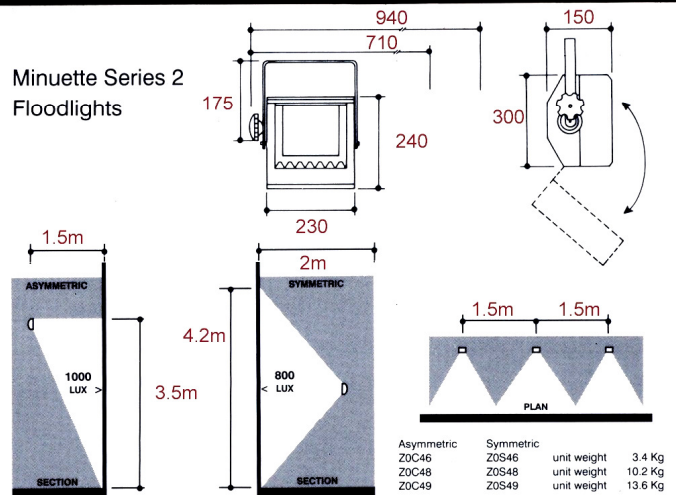

The Minuette Range

Specifications

CCT LIGHTING

Minuette Profile Spotlight Z0602P

Variable angles 17° \leftrightarrow 36°
Weight 4.0kg.

Z0603P

Variable angles 30° \leftrightarrow 48°
Weight 3.6kg.

Minuette Profile Spotlight Z0602

Variable angles 21° \leftrightarrow 36°
Weight 3.6kg.

Minuette Fresnel Spotlight Z0642

Variable angles 18° \leftrightarrow 57°
Weight 2.2kg.

Pebble Convex Spotlight Z0644

Variable angles 10° \leftrightarrow 59°
Weight 2.5kg.

Minuette Profile Spotlight Z0608P

Variable angles 6° \leftrightarrow 10° Weight 8.0kg.

Minuette Pursuit Spotlight Z0608FS

Variable angles 6° \leftrightarrow 10° Weight 8.0kg.

Minuette Series 2 Floodlights

Photometric Data on alternative lamp types suitable for use with this product, including 120v, available on request.

Comparative Sizes

CCT Lighting (UK) Limited
Unit 3 Ellesmere Business Park
Haydn Road, Sherwood
Nottingham
NG5 1DX
Tel: 44(0)115 985 8919
Fax: 44(0)115 985 7091
Email: office@cctlighting.co.uk
Website: www.cctlighting.com