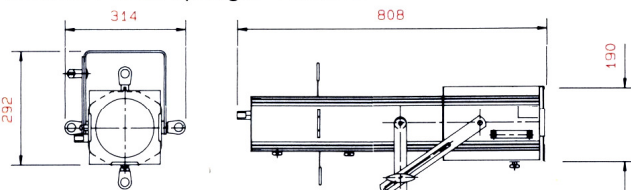

The Minuette Range

Specifications

CCT LIGHTING

Minuette Profile Spotlight Z0602P

Variable angles 17° \leftrightarrow 36°
Weight 4.0kg.

Z0603P

Variable angles 30° \leftrightarrow 48°
Weight 3.6kg.

Minuette Profile Spotlight Z0602

Variable angles 21° \leftrightarrow 36°
Weight 3.6kg.

Minuette Fresnel Spotlight Z0642

Variable angles 18° \leftrightarrow 57°
Weight 2.2kg.

Pebble Convex Spotlight Z0644

Variable angles 10° \leftrightarrow 59°
Weight 2.5kg.

Minuette Profile Spotlight Z0608P

Variable angles 6° \leftrightarrow 10° Weight 8.0kg.

Minuette Pursuit Spotlight Z0608FS

Variable angles 6° \leftrightarrow 10° Weight 8.0kg.

Minuette Series 2 Floodlights

Photometric Data on alternative lamp types suitable for use with this product, including 120v, available on request.

Comparative Sizes

CCT Lighting (UK) Limited
Unit 3 Ellesmere Business Park
Haydn Road, Sherwood
Nottingham
NG5 1DX
Tel: 44(0)115 985 8919
Fax: 44(0)115 985 7091
Email: office@cctlighting.co.uk
Website: www.cctlighting.com